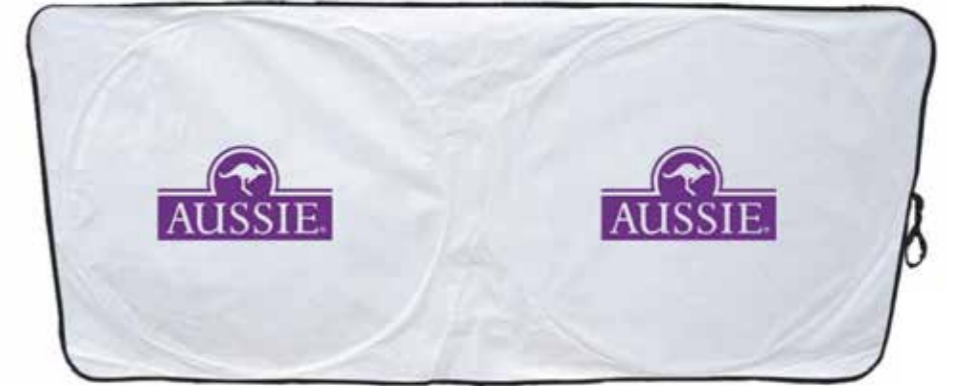

PHUDOSE

Dupont Tyvek Larger Sunshade for SUVs