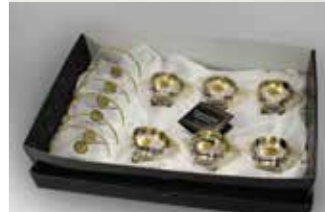

HOME & LIVING

CAFFÈ DEBORAH CUP SET

VERSAC GOLD BLACK

Exclusive glassware made by professional glassmakers in Italy. The base is created using the most sophisticated technology and the decoration is completely done by hand by experienced craftsmen in this field.

TEA DEBORAH CUP SET

VERSAC GOLD BLACK

Exclusive glassware made by professional glassmakers in Italy. The base is created using the most sophisticated technology and the decoration is completely done by hand by experienced craftsmen in this field.

SET 3