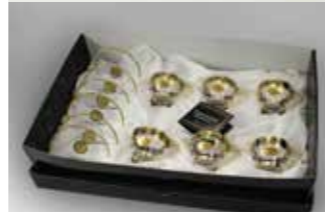

HOME & LIVING

CAFFÈ DEBORAH CUP SET

VERSAC GOLD BLACK

Exclusive glassware made by professional glassmakers in Italy. The base is created using the most sophisticated technology and the decoration is completely done by hand by experienced craftsmen in this field.

SET 3

TEA DEBORAH CUP SET

VERSAC GOLD BLACK

Exclusive glassware made by professional glassmakers in Italy. The base is created using the most sophisticated technology and the decoration is completely done by hand by experienced craftsmen in this field.